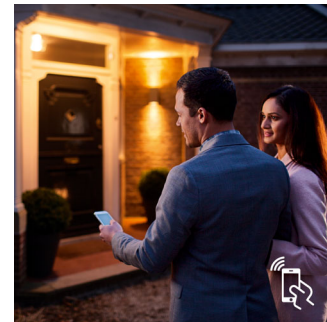

### Smart control, home and away

With the Philips Hue iOS and Android apps you can control your lights remotely, from wherever you are. Check if you have forgotten to switch your lights off before you left home, and switch them on if you are working late. Connection with the Philips Hue bridge is required for this functionality.