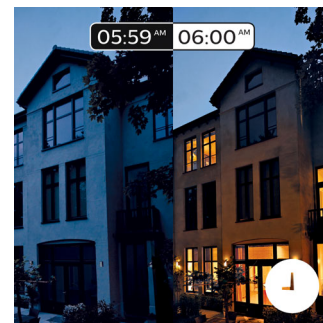

Timers for your convenience

Philips Hue can make it seem like you're at home when you're not, using the schedule function in the Philips Hue app. Set the lights to come on at a pre-set time, so the lights are on when you arrive home. You can even set rooms to light up at different times. And of course, you can let the lights turn off gradually during the night, so you never have to worry whether you've left any lights on. Connection with the Philips Hue bridge is required for this functionality.