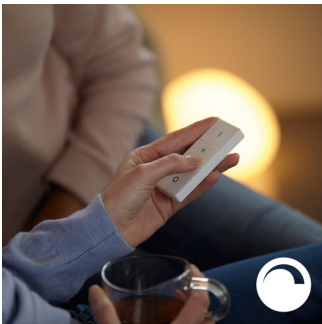

Installation free dimming

Experience guaranteed smooth dimming with Philips Hue. Not too bright. Not too dark. Just right. No need for wires, an electrician or installation