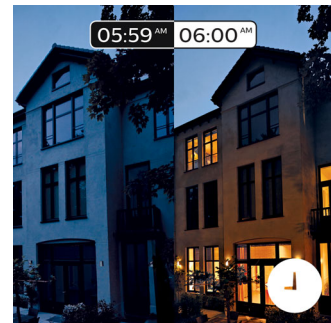

Timers for your convenience

Philips Hue can make it seem like you're home when you're not, using the schedule function in the Philips Hue app. Set the lights to come on at a pre-set time, so the lights are on when you arrive home. You can even set rooms to light up at different times. And of course, you can let the lights turn off gradually in the night, so you never have to worry whether you've left any lights on.