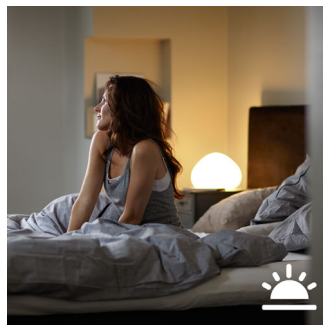

High quality light and design

- High light output

Light for your moments

- Relax, read, concentrate and energize with light recipes
- Installation free dimming
- Create your ambiance with warm white to cool daylight
- Wake up and go to sleep naturally
- Smart control, home and away
- Set timers for your convenience
- Control with your voice
- Requires a Philips HUE bridge

Light for your daily routines

Light influences our mood and behavior. Philips Hue can help you to customize your daily routines into moments you can enjoy. Skip your morning coffee and get ready for the day with cool, bright white daylight that helps to energize your body and mind. Stay focussed with finely tuned bright white light. Or put your feet up and relax with a soft glow of white light for the perfect end of the day.

Installation free dimming

Experience guaranteed smooth dimming with Philips Hue. Not too bright. Not too dark. Just right. No need for wires, an electrician or installation

Create your ambiance

Set the right ambiance for any moment and decorate your home with warm to cool white light. Enjoy different styles throughout the year, no matter if it's the crisp white light reminding you of a spring breeze, the warm white light of a summer sun, or the ice cool daylight of winter.

Wake up and go to sleep

Philips Hue will help get you out of bed the way you like it, helping you start your day feeling refreshed. The light brightness increases gradually mimicking the effect of sunrise and helps you wake up naturally, instead of being woken up by the loud sound of an alarm clock. Start your day, the right way. In the evening, the relaxing warm white light helps you to unwind, relax and prepare your body for a good night's sleep.