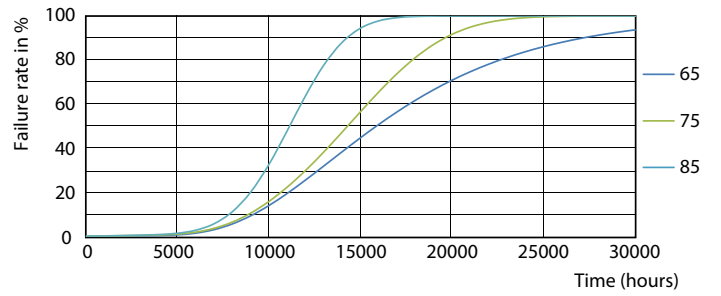

Product data

General Information	
Cap-Base	G13 [Medium Bi-Pin Fluorescent]
Nominal Lifetime (Nom)	15000 h
Switching Cycle	50000X
B50L70	15000 h
Light Technical	
Color Code	740 [CCT of 4000K]
Luminous Flux (Nom)	2100 lm
Luminous Flux (Rated) (Nom)	2100 lm
Correlated Color Temperature (Nom)	4000 K
Color Consistency	<7
Color Rendering Index (Nom)	70
LLMF At End Of Nominal Lifetime (Nom)	70 %
Operating and Electrical	
Input Frequency	50 to 60 Hz
Power (Rated) (Nom)	20 W
Lamp Current (Nom)	160 mA
Starting Time (Nom)	0.5 s
Warm Up Time to 60% Light (Nom)	0.5 s
Power Factor (Nom)	0.5
Voltage (Nom)	220-240 V

Product	D1	D2	A1	A2	A3
LEDtube HO 1200mm 20W 740 T8	25.7 mm	28 mm	1198 mm	1205 mm	1212 mm
AP I G					

Photometric data

LEDtube HO 20W G13 740 T8 AP I G

LEDtube HO 20W G13 730 T8 AP I G

Essential LEDtube

Lifetime