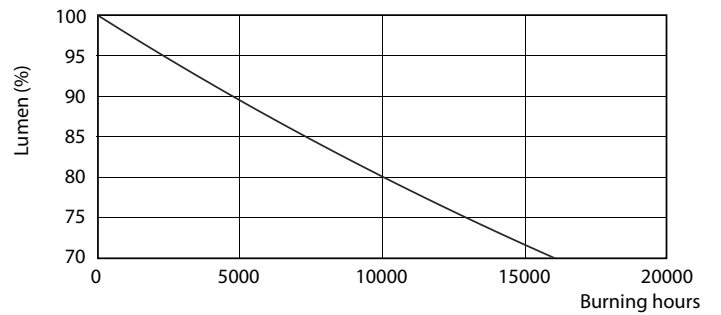

LEDtube HO 20W G13 730 T8 AP I G

LEDtube HO 20W G13 730 T8 AP I G