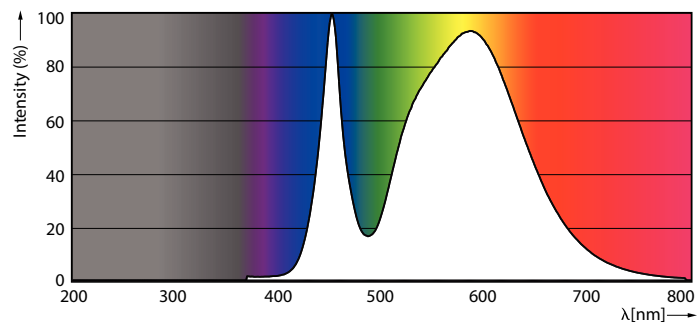

Photometric data

LEDtube HO 20W G13 740 T8 AP I G