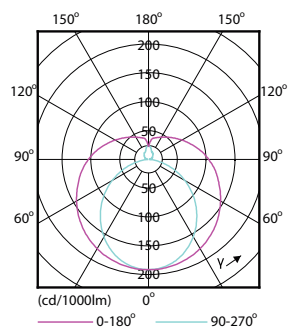

Product data

General Information	
Cap-Base	G13 [Medium Bi-Pin Fluorescent]
Nominal Lifetime (Nom)	15000 h
Switching Cycle	50000X
B50L70	15000 h
Light Technical	
Color Code	740 [CCT of 4000K]
Luminous Flux (Nom)	2100 lm
Luminous Flux (Rated) (Nom)	2100 lm
Correlated Color Temperature (Nom)	4000 K
Color Consistency	<7
Color Rendering Index (Nom)	70
LLMF At End Of Nominal Lifetime (Nom)	70 %
Operating and Electrical	
Input Frequency	50 to 60 Hz
Power (Rated) (Nom)	20 W
Lamp Current (Nom)	160 mA
Starting Time (Nom)	0.5 s
Warm Up Time to 60% Light (Nom)	0.5 s
Power Factor (Nom)	0.5
Voltage (Nom)	220-240 V

Essential LEDtube

Numerator - Quantity Per Pack	1
Numerator - Packs per outer box	10
Material Nr. (12NC)	929001277208

Net Weight (Piece)	0.215 kg
--------------------	----------

Dimensional drawing

TLED Ecofit APR HO 1200mm 4ft T8 220-240

Product	D1	D2	A1	A2	A3
LEDtube HO 1200mm 20W 740 T8	25.7 mm	28 mm	1198 mm	1205 mm	1212 mm
AP I G					

Photometric data

LEDtube HO 20W G13 740 T8 AP I G

LEDtube HO 20W G13 730 T8 AP I G

Essential LEDtube

Lifetime