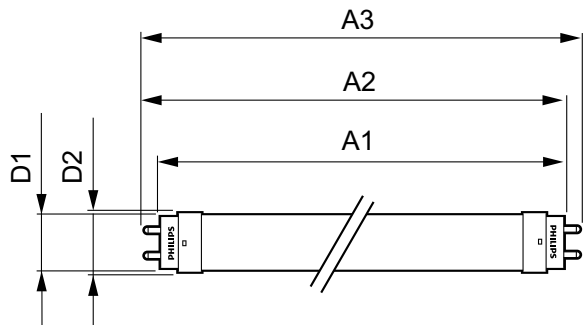

Product data

General Information	
Cap-Base	G13 [Medium Bi-Pin Fluorescent]
Nominal Lifetime (Nom)	15000 h
Switching Cycle	50000X
B50L70	15000 h
Light Technical	
Color Code	740 [CCT of 4000K]
Luminous Flux (Nom)	2100 lm
Luminous Flux (Rated) (Nom)	2100 lm
Correlated Color Temperature (Nom)	4000 K
Color Consistency	<7
Color Rendering Index (Nom)	70
LLMF At End Of Nominal Lifetime (Nom)	70 %
Operating and Electrical	
Input Frequency	50 to 60 Hz
Power (Rated) (Nom)	20 W
Lamp Current (Nom)	160 mA
Starting Time (Nom)	0.5 s
Warm Up Time to 60% Light (Nom)	0.5 s
Power Factor (Nom)	0.5
Voltage (Nom)	220-240 V

Temperature	
T-Ambient (Max)	45 °C
T-Ambient (Min)	-20 °C
T-Storage (Max)	65 °C
T-Storage (Min)	-40 °C
T-Case Maximum (Nom)	65 °C
Controls and Dimming	
Dimmable	No
Mechanical and Housing	
Product Length	1200 mm
Approval and Application	
Energy Saving Product	Yes
Energy Efficiency Label (EEL)	A+
Approval Marks	RoHS compliance KEMA Keur certificate
Energy Consumption kWh/1000 h	20 kWh
Product Data	
Full product code	871869667434500
Order product name	LEDtube HO 1200mm 20W 740 T8 AP I G
EAN/UPC - Product	8718696674345
Order code	929001277208

Essential LEDtube

Numerator - Quantity Per Pack	1
Numerator - Packs per outer box	10
Material Nr. (12NC)	929001277208

Net Weight (Piece)	0.215 kg
--------------------	----------

Dimensional drawing

TLED Ecofit APR HO 1200mm 4ft T8 220-240

Product	D1	D2	A1	A2	A3
LEDtube HO 1200mm 20W 740 T8	25.7 mm	28 mm	1198 mm	1205 mm	1212 mm
AP I G					

Photometric data

LEDtube HO 20W G13 740 T8 AP I G

LEDtube HO 20W G13 730 T8 AP I G

Essential LEDtube

Lifetime