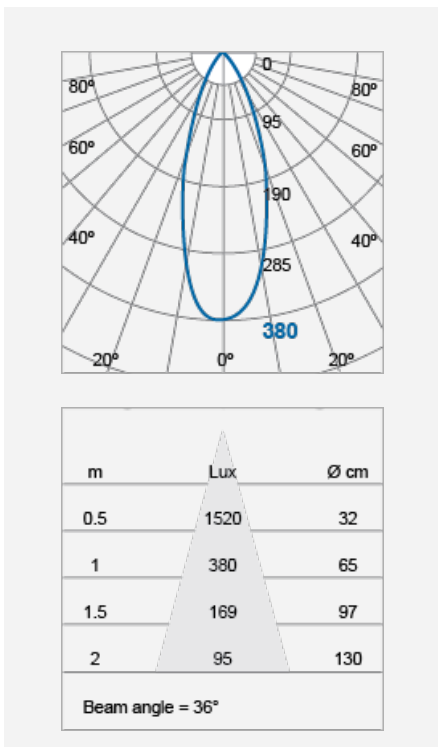

MR11 3W GU4 WF 2800K

Product Code:

ER201030-LNv00-WF-GU4-828-AC012

Electrical Data

Voltage (V)	AC 12V
Power Factor	>0.45
Starting Time (sec)	<0.5
Warm-up Time Up to 100% of the Full Light Output (sec)	Instant full light

Product Data

Lamp Base	GU4
Product Wattage (W)	3
Equivalent Wattage (W)	24
Reflector	MR11
Beam Angle (°)	36
Colour Temperature (K)	Warmwhite (2800K)
Colour Render Index (Ra)	Ra80
Colour Consistency (SDCM)	6
Operating Temperature	-30 ° C to +40 ° C
Switching Cycles (times)	>1,000,000
Mercury Content (mg)	N/A
Weight (g)	19

Performance Data

Max. Luminous Intensity (cd)	380
Total Luminous Flux (lm)	230
Rated Life (hrs)	25000
Lumen Maintenance at the End of Lamp Life (%)	90

Product Dimensions

Diameter (mm)	35
Length (mm)	38

Remarks: The rated lamp life, rated luminous flux in 90 ° cone, total luminous flux, rated beam angle and rated wattage are equivalent to their nominal values shown on product packaging. There is no measurable output from 180nm to 380nm, so the chart shows only 380nm to 800nm.