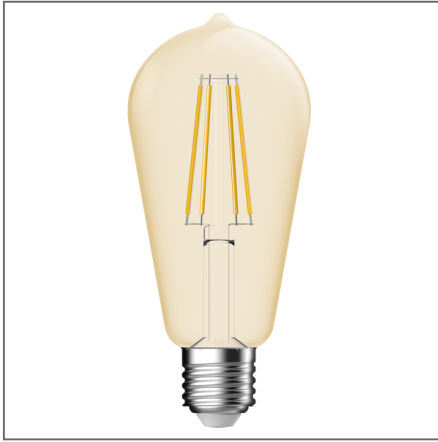

# Filament-ST64 1.9W E27

Product Code:

**LG227019/GDv00+E27+820+V0240**

Electrical Data	
Voltage (V)	220-240V
Power Factor	N/A
Starting Time (sec)	<0.5
Warm-up Time Up to 100% of the Full Light Output (sec)	Instant full light
Product Data	
Lamp Base	E27
Product Wattage (W)	1.9
Equivalent Wattage (W)	21
Colour Temperature (K)	2000K
Colour Render Index (Ra)	Ra 80
Colour Consistency (SDCM)	6
Energy Label	A++
Operating Temperature	-30 ° C to +45 ° C
Switching Cycles (times)	>1,000,000
Mercury Content (mg)	N/A
Weight (g)	471
Application	Hospitality, Residential
Performance Data	
Total Luminous Flux (lm)	200
Rated Life (hrs)	15,000
Lumen Maintenance at the End of Lamp Life (%)	70
Product Dimensions	
Diameter (mm)	64
Length (mm)	140
Remarks: The rated wattage, rated lamp life and rated luminous flux are equivalent to their nominal values shown on product packaging.	

Product Code: LG227019/GDv00+E27+820+V0240

MEGAMAN® 2005-2019. All Rights Reserved.

This document is for informational purpose only.

MEGAMAN® reserves the right to make changes from time to time in the interest of product developments without prior notification to any products herein.