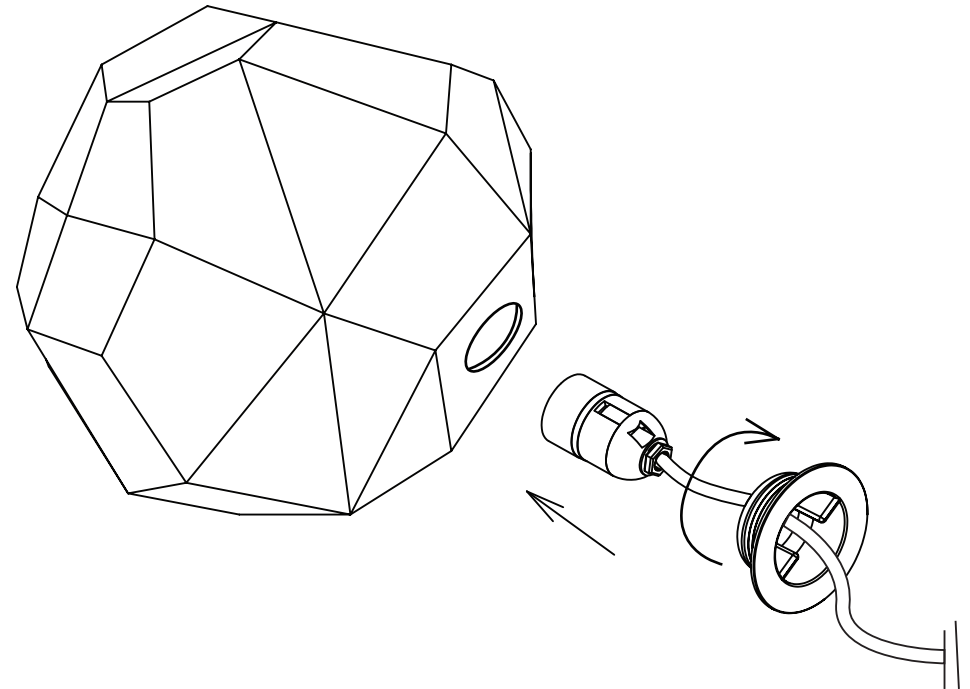

Asteroid Plastic Outdoor

by Koray Ozgen

innermost®

Asteroid Plastic Outdoor UK - LA010001

Asteroid Plastic Outdoor EU - LA010301