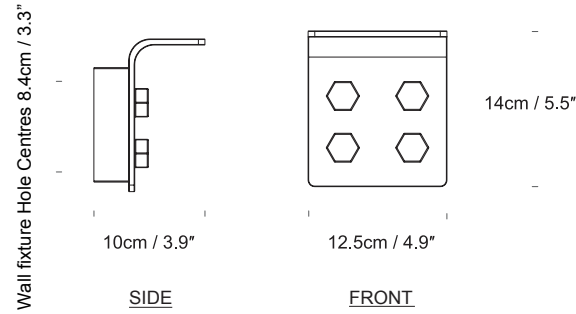

Product Category
Material

Wall Light
Aluminium

Bolt

UK/EU WB078101
USA WB078301

SPECIFICATION

Lightsource

Bolt

UK/EU WB078101
USA WB078301

Integrated LED Source, Sharp Chip, chip life 30,000 hours, 13W, 1150lm, 3000K, CRI (Ra) 93, Beam Angle 120°
EU Dimmable via leading/ trailing-edge +TRIAC dimmer, US Dimmable via 0-10v + TRIAC dimmer