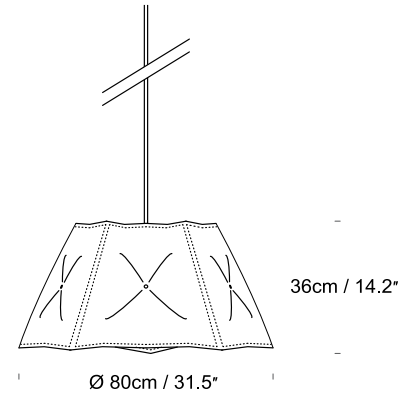

**Product Category**  
**Material**

Shade  
Polyethylene, Synthetic Wadding

\*supplied as shade only

01- White/ 15- Gold

White- 01

Gold- 15

**Dent** <sub>53</sub>  
SD039150XX

**Dent** <sub>80</sub>  
SD039160XX

SPECIFICATION	Lightsource
<p><b>Dent</b> <sub>53</sub> SD039150XX</p>	<p>UK/EU, Max 100W    USA, Max 15W Recommended bulb: LED Globe Bulbs 400 - 1000 Lumen output and from 2700K (for warmer with more colour) up to 6000K (daylight)</p>
<p><b>Dent</b> <sub>80</sub> SD039160XX</p>	<p>UK/EU, Max 100W    USA, Max 15W Recommended bulb: LED Globe Bulbs 400 - 1000 Lumen output and from 2700K (for warmer with more colour) up to 6000K (daylight)</p>