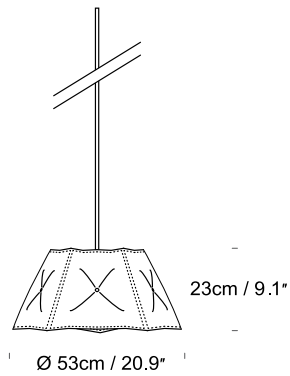

**Product Category**  
**Material**

Shade  
Polyethylene, Synthetic Wadding

\*supplied as shade only

01- White/ 15- Gold

White- 01

Gold- 15

**Dent** <sub>53</sub>  
SD039150XX

**Dent** <sub>80</sub>  
SD039160XX

SPECIFICATION	Lightsource
<p><b>Dent</b> <sub>53</sub> SD039150XX</p>	<p>UK/EU, Max 100W    USA, Max 15W Recommended bulb: LED Globe Bulbs 400 - 1000 Lumen output and from 2700K (for warmer with more colour) up to 6000K (daylight)</p>
<p><b>Dent</b> <sub>80</sub> SD039160XX</p>	<p>UK/EU, Max 100W    USA, Max 15W Recommended bulb: LED Globe Bulbs 400 - 1000 Lumen output and from 2700K (for warmer with more colour) up to 6000K (daylight)</p>