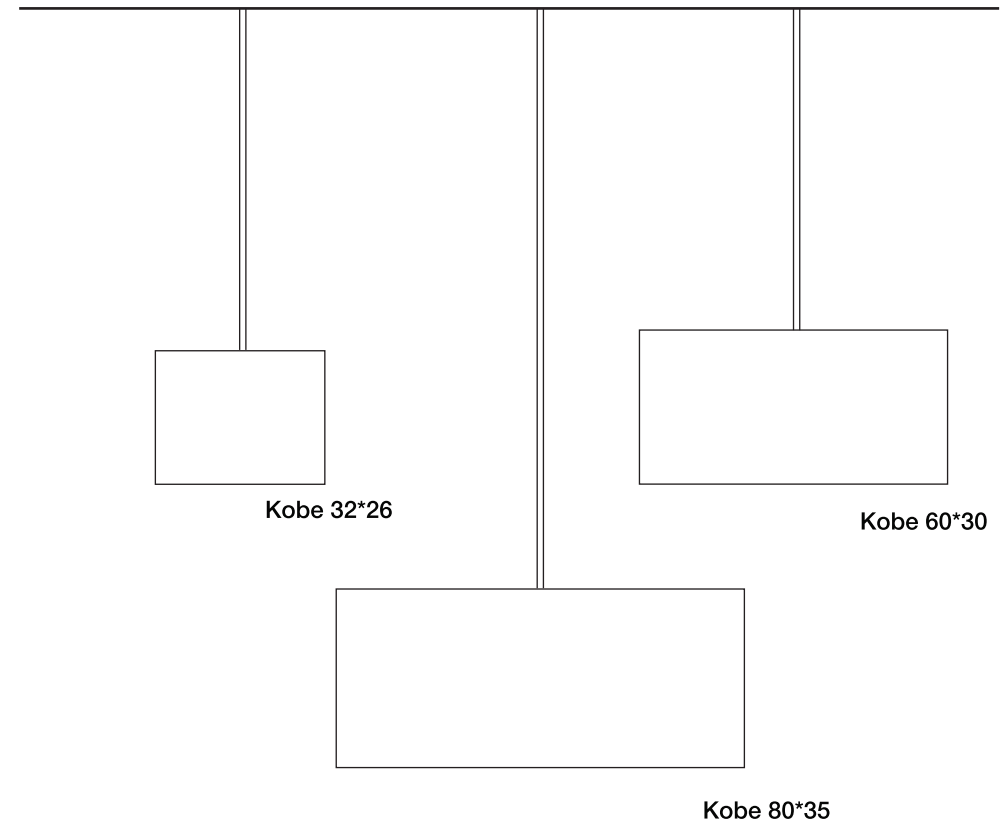

Kobe

by Russell Cameron

TECHNICAL INFORMATION

Shade only

Kobe 32*26 - E27 MAX. 60W (EU/UK)

Kobe 60*30 - E27 MAX. 100W (EU/UK)

Kobe 80*35 - E27 MAX. 100W (EU/UK)

Innermost recommends LED Globe Bulbs with 400 - 1000 Lumen output and from 2700K (for warmer with more colour) up to 6000K (daylight).

CLEANING AND CARE

Switch off the luminaire before cleaning and relamping.

Use a non-abrasive cloth to keep your Kobe clean.

INSTALLATION GUIDE FOR :

Kobe Universal

Kobe 32*26 - SK039110XX

Kobe 60*30 - SK039140XX

Kobe 80*35 - SK039150XX

For further information, please
contact: info@innermost.net

www.innermost.net
OXO Tower Wharf Bargehouse Street London

innermost®