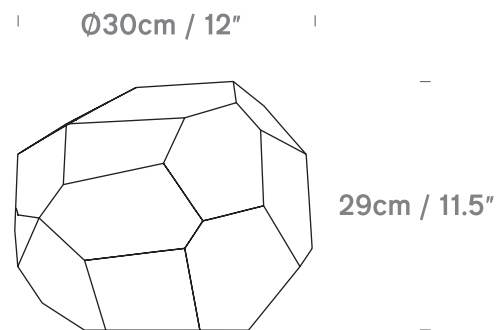

Asteroid Table

by Koray Ozgen

innermost®

Asteroid Table
UK/EU LA0221XX
USA LA0223XX

innermost
ASTEROID
GLASS TABLE
LA0221-XX

 This luminaire is compatible with bulbs of the energy classes:

A⁺⁺
A⁺
A
B
C
D
E

874/2012 

Product Category

Material

Cable

Table Lamp

Glass or plastic

Glass- 40cm to inline rocker switch, 1.5m to plug, clear PVC cable.
Plastic- 1.5 meter to plug, white PVC cable

Lightsource

Glass: UK/EU E27 Max 40W, USA E26 Max 40W (not included)
Plastic: CFL / LED only. UK/EU E27 Max 15W, USA E26 Max 15W (not included)

Recommended Bulb

Filament or peal LED globe dimmable bulbs, 300 - 500 lumen output, colour temperature 2700K, shade aperture measures Ø7cm.

Color

00 -Clear Glass

01 -White Plastic IP44

40 -Petrol Glass