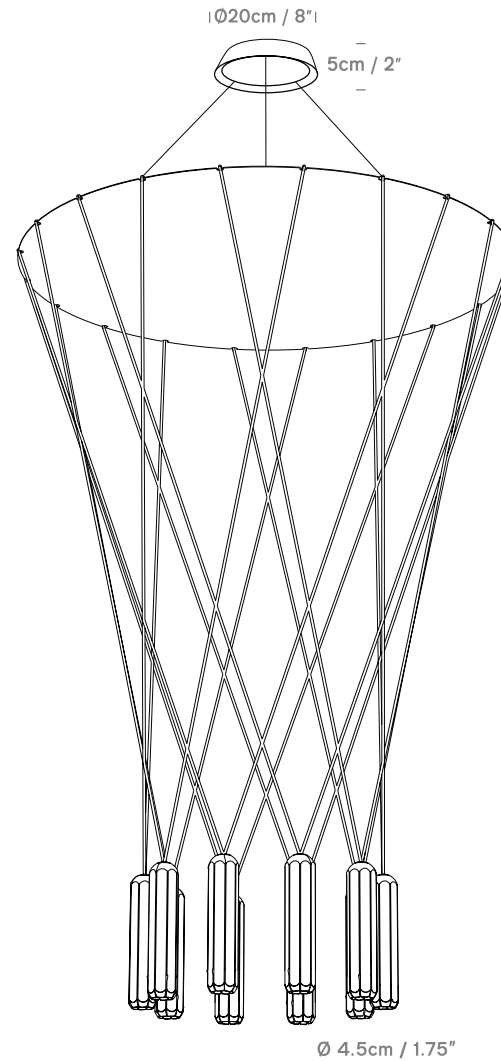

Brixton Spot Cluster

by James Bartlett

innermost®

Spot Cluster

UK/EU PB129150XX
USA PB129350XX

Lightsource

DC integrated 8W LED
UK/EU 220v USA 120v

80cm / 31.5"

250cm / 98"

20cm / 8"

Ø 4.5cm / 1.75"

innermost

BRIXTON CLUSTER PB129150-XX

This luminaire contains built-in LED lamps

This lamp cannot be changed in the luminaire.

874/2012

Product Category

Pendant

Material

Aluminium and stainless steel

Ceiling Rose

White cylindrical

Cable

4m. White - white matt PVC
Copper and Graphite- black matt PVC

Lightsource

UK/EU 220v USA 120v
10x DC Integrated 8W LED 375/600 Lumen, 2700K, CRI 90,
Triac / Lutron Dimmable, CE/ETL certified.

Color

01 -White

07 -Copper

36 -Graphite