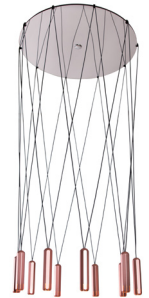

Brixton Spot Cluster

by James Bartlett

innermost®

Spot Cluster

UK/EU PB129150XX
USA PB129350XX

Lightsource

DC integrated 8W LED
UK/EU 220v USA 120v

80cm / 31.5"

250cm / 98"

20cm / 8"

Ø 4.5cm / 1.75"

innermost

BRIXTON CLUSTER PB129150-XX

This luminaire contains built-in LED lamps

This lamp cannot be changed in the luminaire.

874/2012

Product Category

Pendant

Material

Aluminium and stainless steel

Ceiling Rose

White cylindrical

Cable

4m. White - white matt PVC
Copper and Graphite- black matt PVC

Lightsource

UK/EU 220v USA 120v
10x DC Integrated 8W LED 375/600 Lumen, 2700K, CRI 90,
Triac / Lutron Dimmable, CE/ETL certified.

Color

01 -White

07 -Copper

36 -Graphite