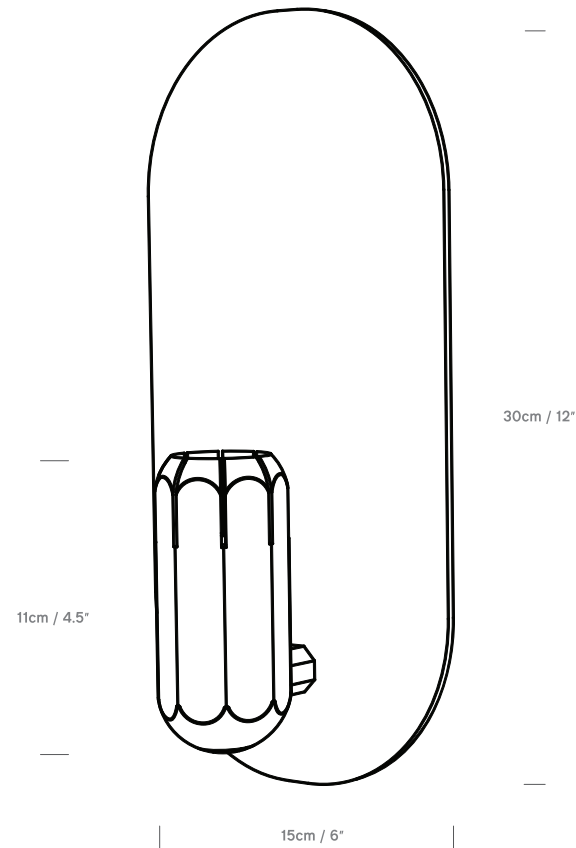

Brixton Wall

by James Bartlett

innermost®

Brixton Wall
UK/EU WB108105-XX
USA WB108305-XX

innermost
BRIXTON WALL WB108105-XX

 This luminaire contains built-in LED lamps

A++
A+
A
B
C
D
E } LED

This lamp cannot be changed in the luminaire.

874/2012 

Product Category Wall Light
Material Aluminium
Projection From Wall 9.5cm / 3.75" or 8cm / 3.25"

Lightsource
UK/EU 220v USA 120v
DC Integrated 6W LED 375/600 Lumen, 2700K, CRI 90,
Triac / Lutron Dimmable, CE/ETL certified.

Color

 07 -Copper

 36 -Graphite