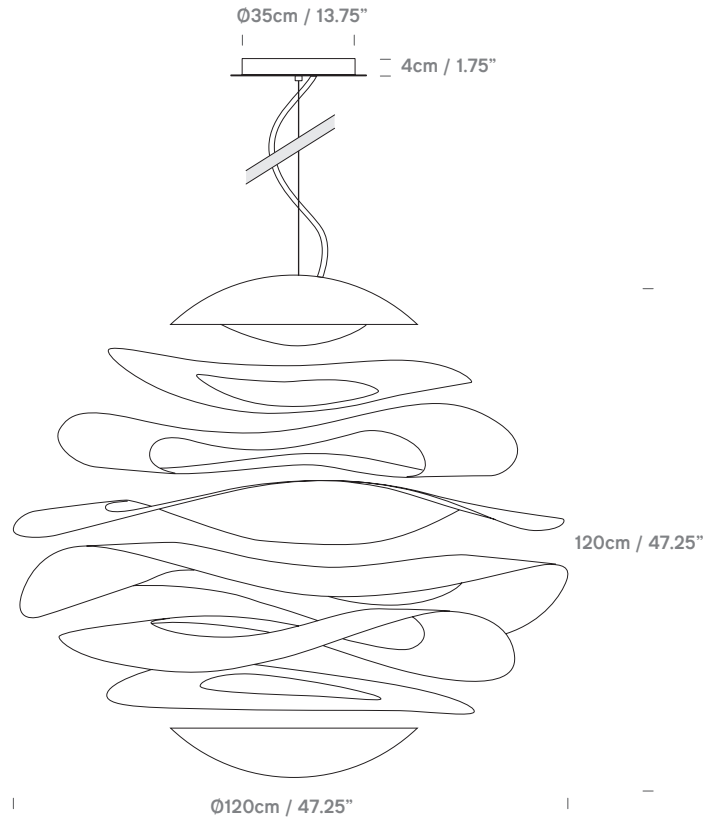

Buckle by Tina Leung

innermost®

*supplied with lightsource

Buckle 70
UK/EU PB04914504
USA PB04934504

Buckle 120
UK/EU PB04917004
USA PB04937004

innermost
BUCKLE PB0491XX-XX

 This luminaire is compatible with bulbs of the energy classes:

A⁺⁺
A⁺
A
B
C
D
E

874/2012 

Product Category Pendant
Material Stainless steel
Cable White cylindrical
Ceiling Rose 6m. White PVC cable

Lightsource
UK/EU 220v USA 120v, integrated optiled AR111 15.5W LED, 800 lumen 2800K CRI 80, Lumileds chip, chip life 35,000 hours, beam angle 20°
UK/EU dimmable via TRIAC dimmer
US dimmable via PWM, 0-10v, resistance dimmer

Color
 04 - Polished Steel and White