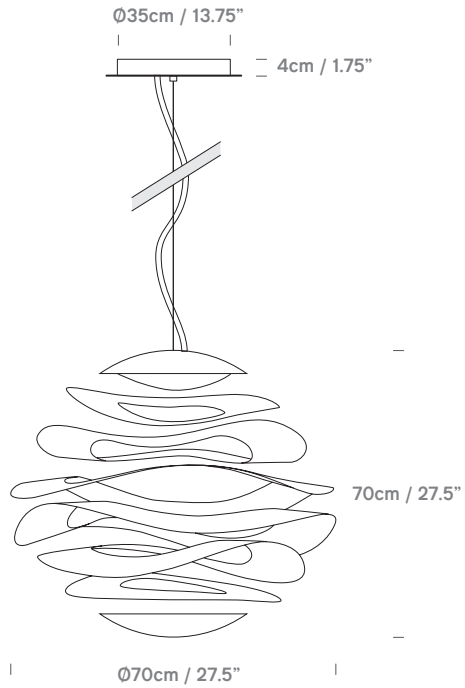

Buckle by Tina Leung

innermost®

*supplied with lightsource

Buckle 70
UK/EU PB04914504
USA PB04934504

Buckle 120
UK/EU PB04917004
USA PB04937004

innermost
BUCKLE PB0491XX-XX

 This luminaire is compatible with bulbs of the energy classes:

A⁺⁺
A⁺
A
B
C
D
E

874/2012 

Product Category Pendant
Material Stainless steel
Cable White cylindrical
Ceiling Rose 6m. White PVC cable

Lightsource
UK/EU 220v USA 120v, integrated optiled AR111 15.5W LED, 800 lumen 2800K CRI 80, Lumileds chip, chip life 35,000 hours, beam angle 20°
UK/EU dimmable via TRIAC dimmer
US dimmable via PWM, 0-10v, resistance dimmer

Color
 04 - Polished Steel and White