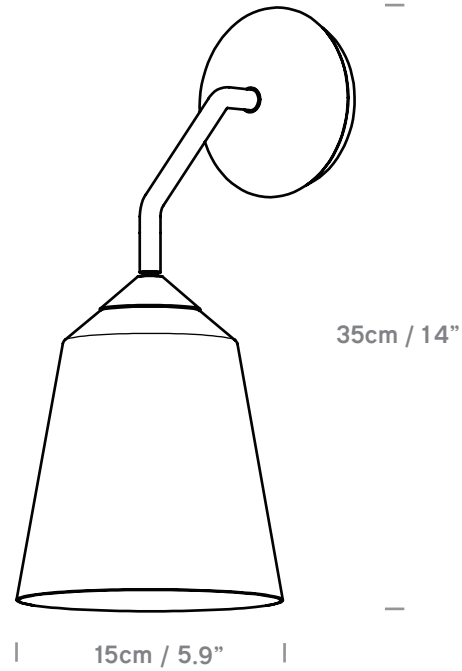

Circus Wall

innermost®

Circus Wall
UK/EU WC048120XX
USA WC048320XX

innermost
CIRCUS WALL WC048120-XX

 This luminaire contains built-in LED lamps

A++
A+
A
B
C
D
E

LED

This lamp cannot be changed in the luminaire.

874/2012 

Product Category Wall Light
Material Aluminium
Projection From Wall 21cm / 8.25"

Lightsource
Integrated 8W LED, 535 lumen, 3000K, CRI 90,
Epistar chip, chip life 40,000 hours, beam angle 270°

Color