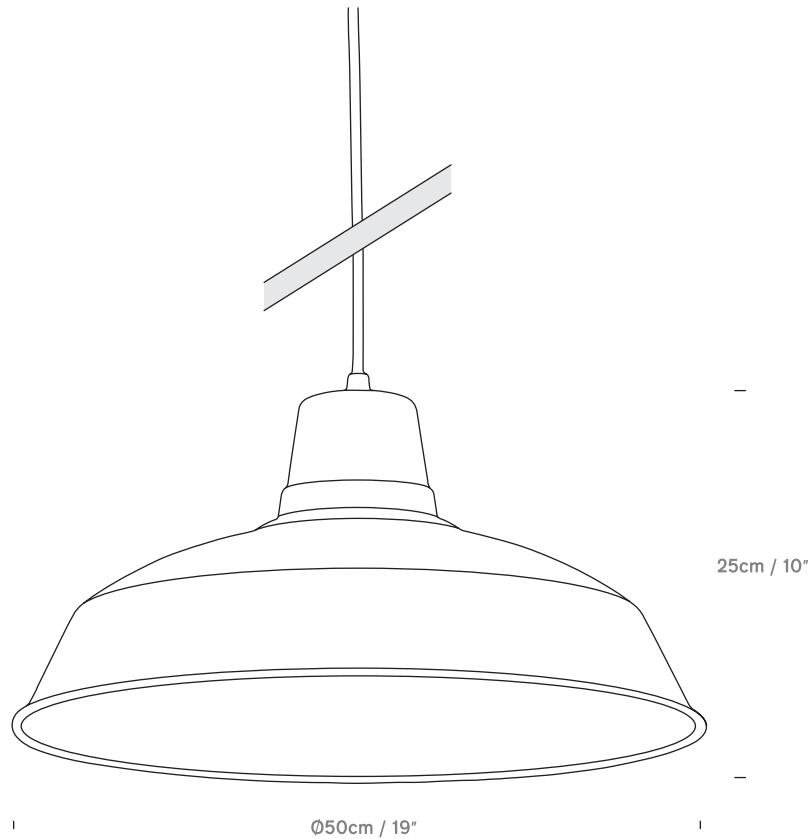

Foundry 40
UK/EU PF069130-XX
USA PF069330-XX

Foundry 50
UK/EU PF069140-XX
USA PF069340-XX

innermost
FOUNDRY PF0691XX-XX

 This luminaire contains built-in LED lamps

A++
A+
A } LED
B
C
D
E

This lamp cannot be changed in the luminaire.

874/2012 

Product Category Pendant
Material Steel
Cable 1.2m Black PVC cable
Ceiling Rose Cylindrical ceiling rose
Colour matches pendant exterior colour

Lightsource
UK/EU E27 Max 100W, USA E26 Max 100W (not included)
UK/EU 220v CE certified, USA 120v, integrated 12W AC LED Unit, 900 lumen, 3000K, CRI 90, dimmable via Triac / Lutron chip life 30,000hrs, compatible with Casambi bluetooth control system

Color

-  01 -White
-  02 -Black
-  08 -Red