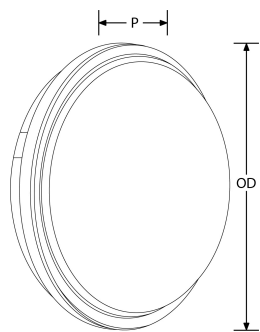

Product Description:

Utilite™ 20W Polycarbonate IP65 Round Utility Bulkhead

Utilite™ is a powerful yet energy efficient alternative to standard bulkhead utility luminaires. Designed specifically for LED technology, their impact resistant polycarbonate housing provides a tough exterior making them ideal for all basic industrial, commercial and residential installations.

SKU Code	Wattage	Colour	Lumens	Lumens/Watt	Beam Angle	Finish Colour	SKU Type
EN-BH120/40	20	4000	2000	100	120	White	Non Dimmable

Line Drawing

Polar Curve

Color

Product Features:

- IP65 rated polycarbonate white housing
- Integrated driver for slim profile
- Wall or ceiling mountable with 20mm knockouts
- Available in a range of sizes and shapes to suit multiple installation requirements
- Interchangeable bezel options available (sold separately)
- Impact resistant - IK06 rating
- 1.5kV surge protection
- 3 year warranty

Product Specs:

Input Voltage	220~240V AC	Input Frequency	50/60HZ
Power Factor	0.5	IP Rating	IP65
Lifetime L70 (hrs)	25000	IK Rating	IK06
Lamp Base	None	Height (mm)	72
Overall Diameter (mm)	221	Weight (Kg)	0.370
Product Type	Bulkheads	Operating Temp. (Min) °C	-20°C
Operating Temp. (Max) °C	40°C		