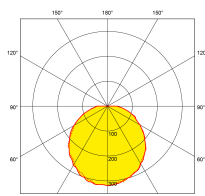

SKU Code	Wattage	Colour	Lumens	Lumens/Watt	Beam Angle	Finish Colour	SKU Type
EN-BH120/40	20	4000	2000	100	120	White	Non Dimmable

Line Drawing

Polar Curve

Color

Product Features:

- IP65 rated polycarbonate white housing
- Integrated driver for slim profile
- Wall or ceiling mountable with 20mm knockouts
- Available in a range of sizes and shapes to suit multiple installation requirements
- Interchangeable bezel options available (sold separately)
- Impact resistant - IK06 rating
- 1.5kV surge protection
- 3 year warranty

Product Specs:

Input Voltage	220~240V AC	Input Frequency	50/60HZ
Power Factor	0.5	IP Rating	IP65
Lifetime L70 (hrs)	25000	IK Rating	IK06
Lamp Base	None	Height (mm)	72
Overall Diameter (mm)	221	Weight (Kg)	0.370
Product Type	Bulkheads	Operating Temp. (Min) °C	-20°C
Operating Temp. (Max) °C	40°C		